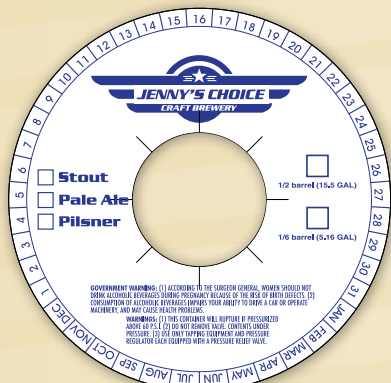

5A

**Die-Cutting:** No die charge for decals with square corners unless either dimension is less than one inch. No die charge for circles with a diameter every 1/2". No die charge on repeat orders. Add \$148.00 (D) for 41 or less sq. inches.

# Keg Collars

Keg Collars fit over and “grip” the keg stem. Great for identifying kegs and labeling the date the keg was tapped. Keg Collars are durable and water-resistant.

Spot Color Keg Collars  
6½" dia.